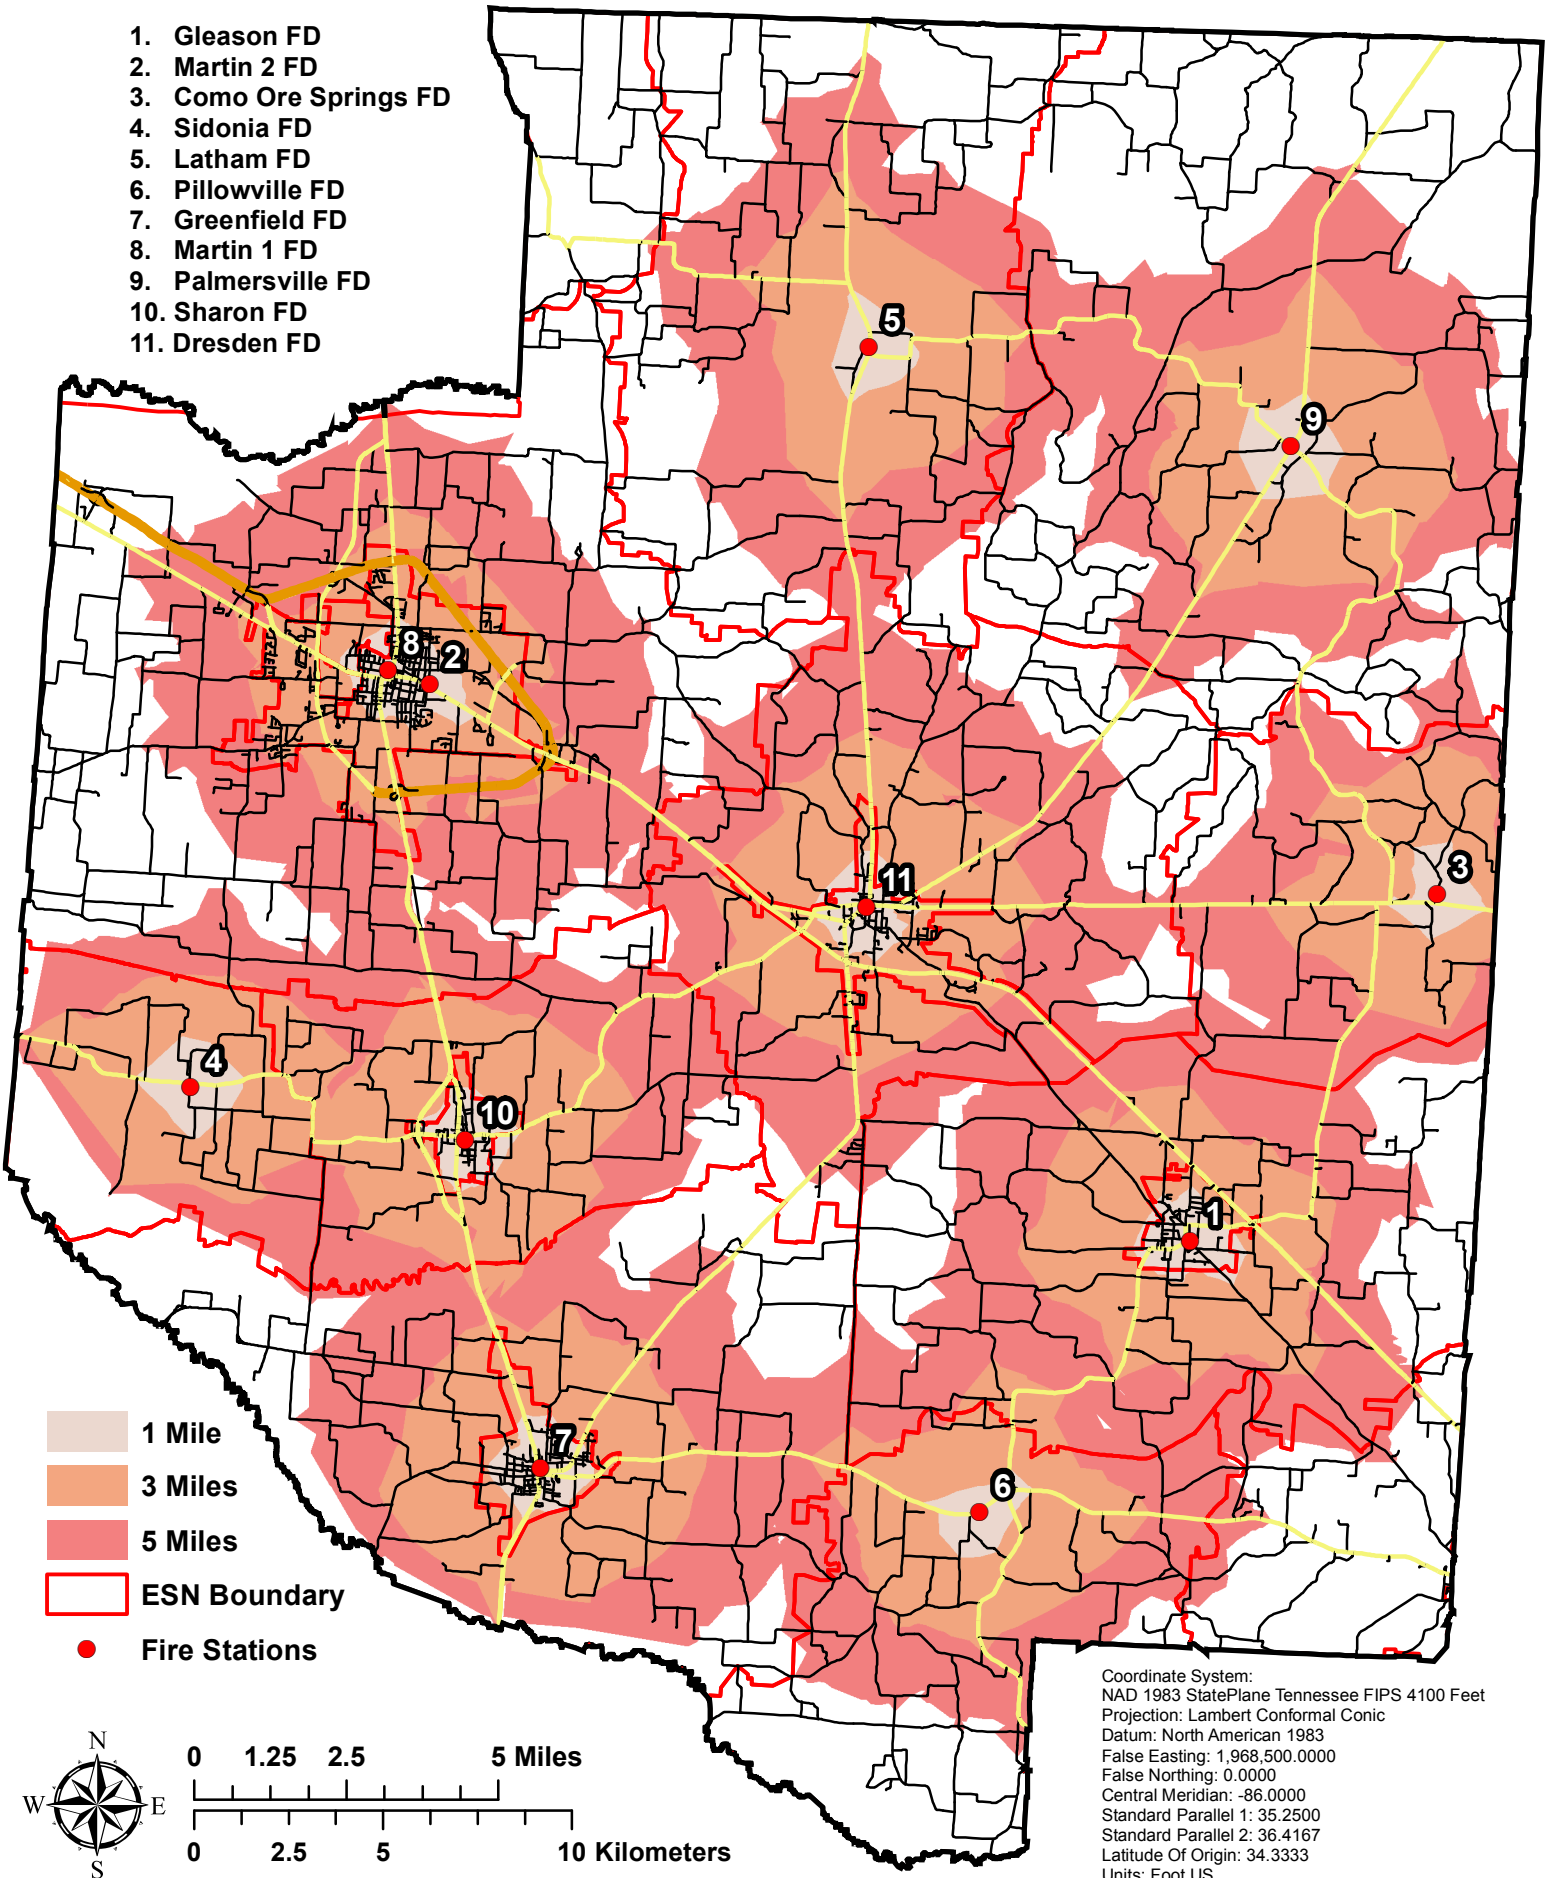

Weakley County Fire Station Service Areas 1, 3, and 5 Mile

1. Gleason FD
2. Martin 2 FD
3. Como Ore Springs FD
4. Sidonia FD
5. Latham FD
6. Pillowville FD
7. Greenfield FD
8. Martin 1 FD
9. Palmersville FD
10. Sharon FD
11. Dresden FD

- 1 Mile
- 3 Miles
- 5 Miles
- ESN Boundary
- Fire Stations

Coordinate System:
 NAD 1983 StatePlane Tennessee FIPS 4100 Feet
 Projection: Lambert Conformal Conic
 Datum: North American 1983
 False Easting: 1,968,500.0000
 False Northing: 0.0000
 Central Meridian: -86.0000
 Standard Parallel 1: 35.2500
 Standard Parallel 2: 36.4167
 Latitude Of Origin: 34.3333
 Units: Foot US